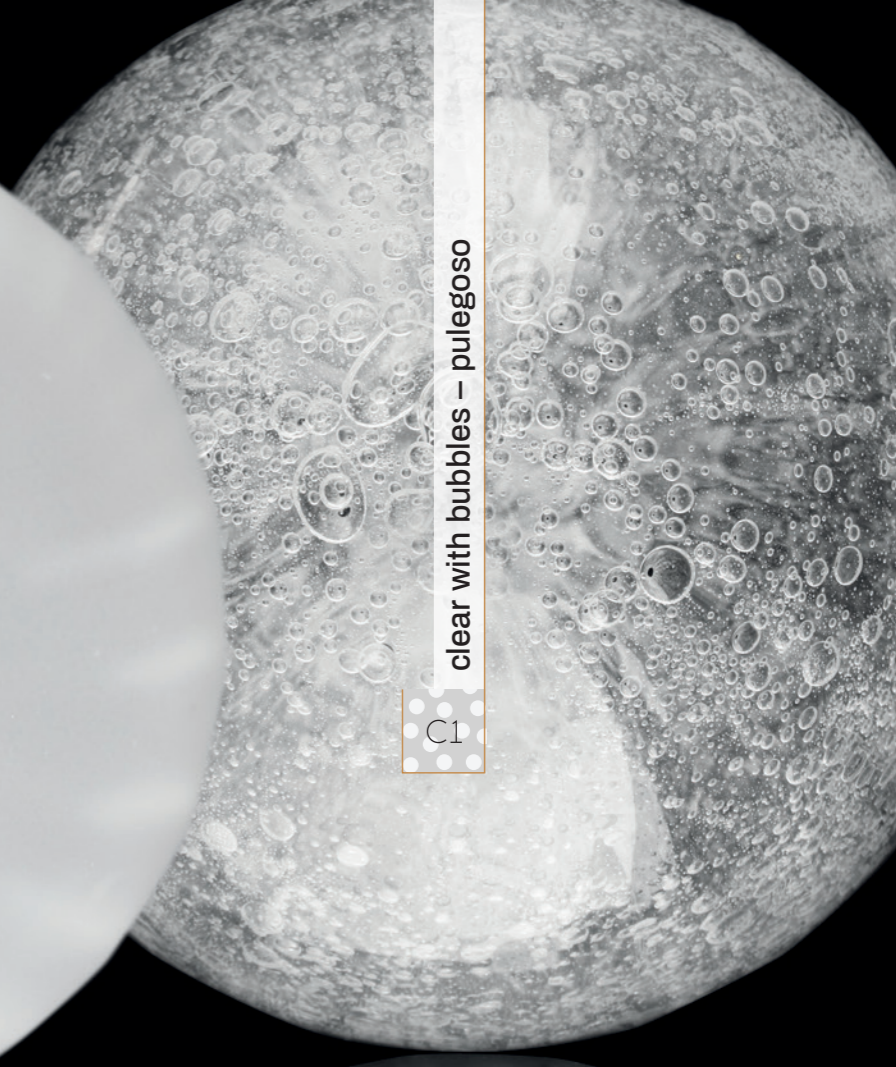

C1

clear with bubbles - pulegoso