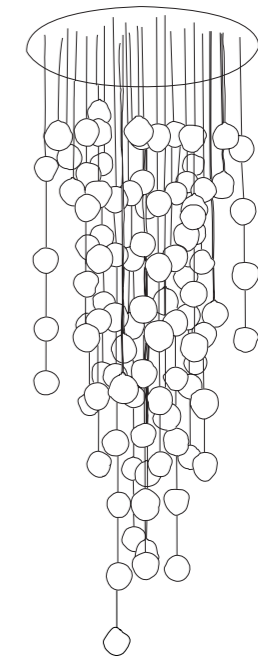

PL7540-100x260-1
Ø 100 cm - H 260 cm
G9 16 x MAX 25W
COB LED 6 x 11 W
⚡ 75 Kg