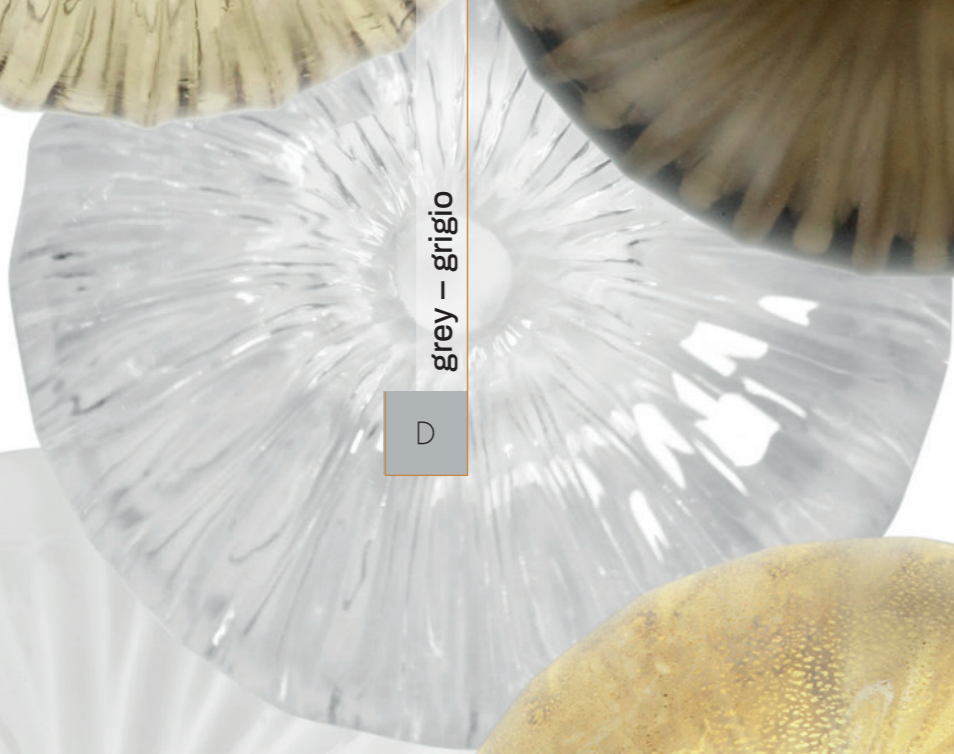

D

grey - grigio